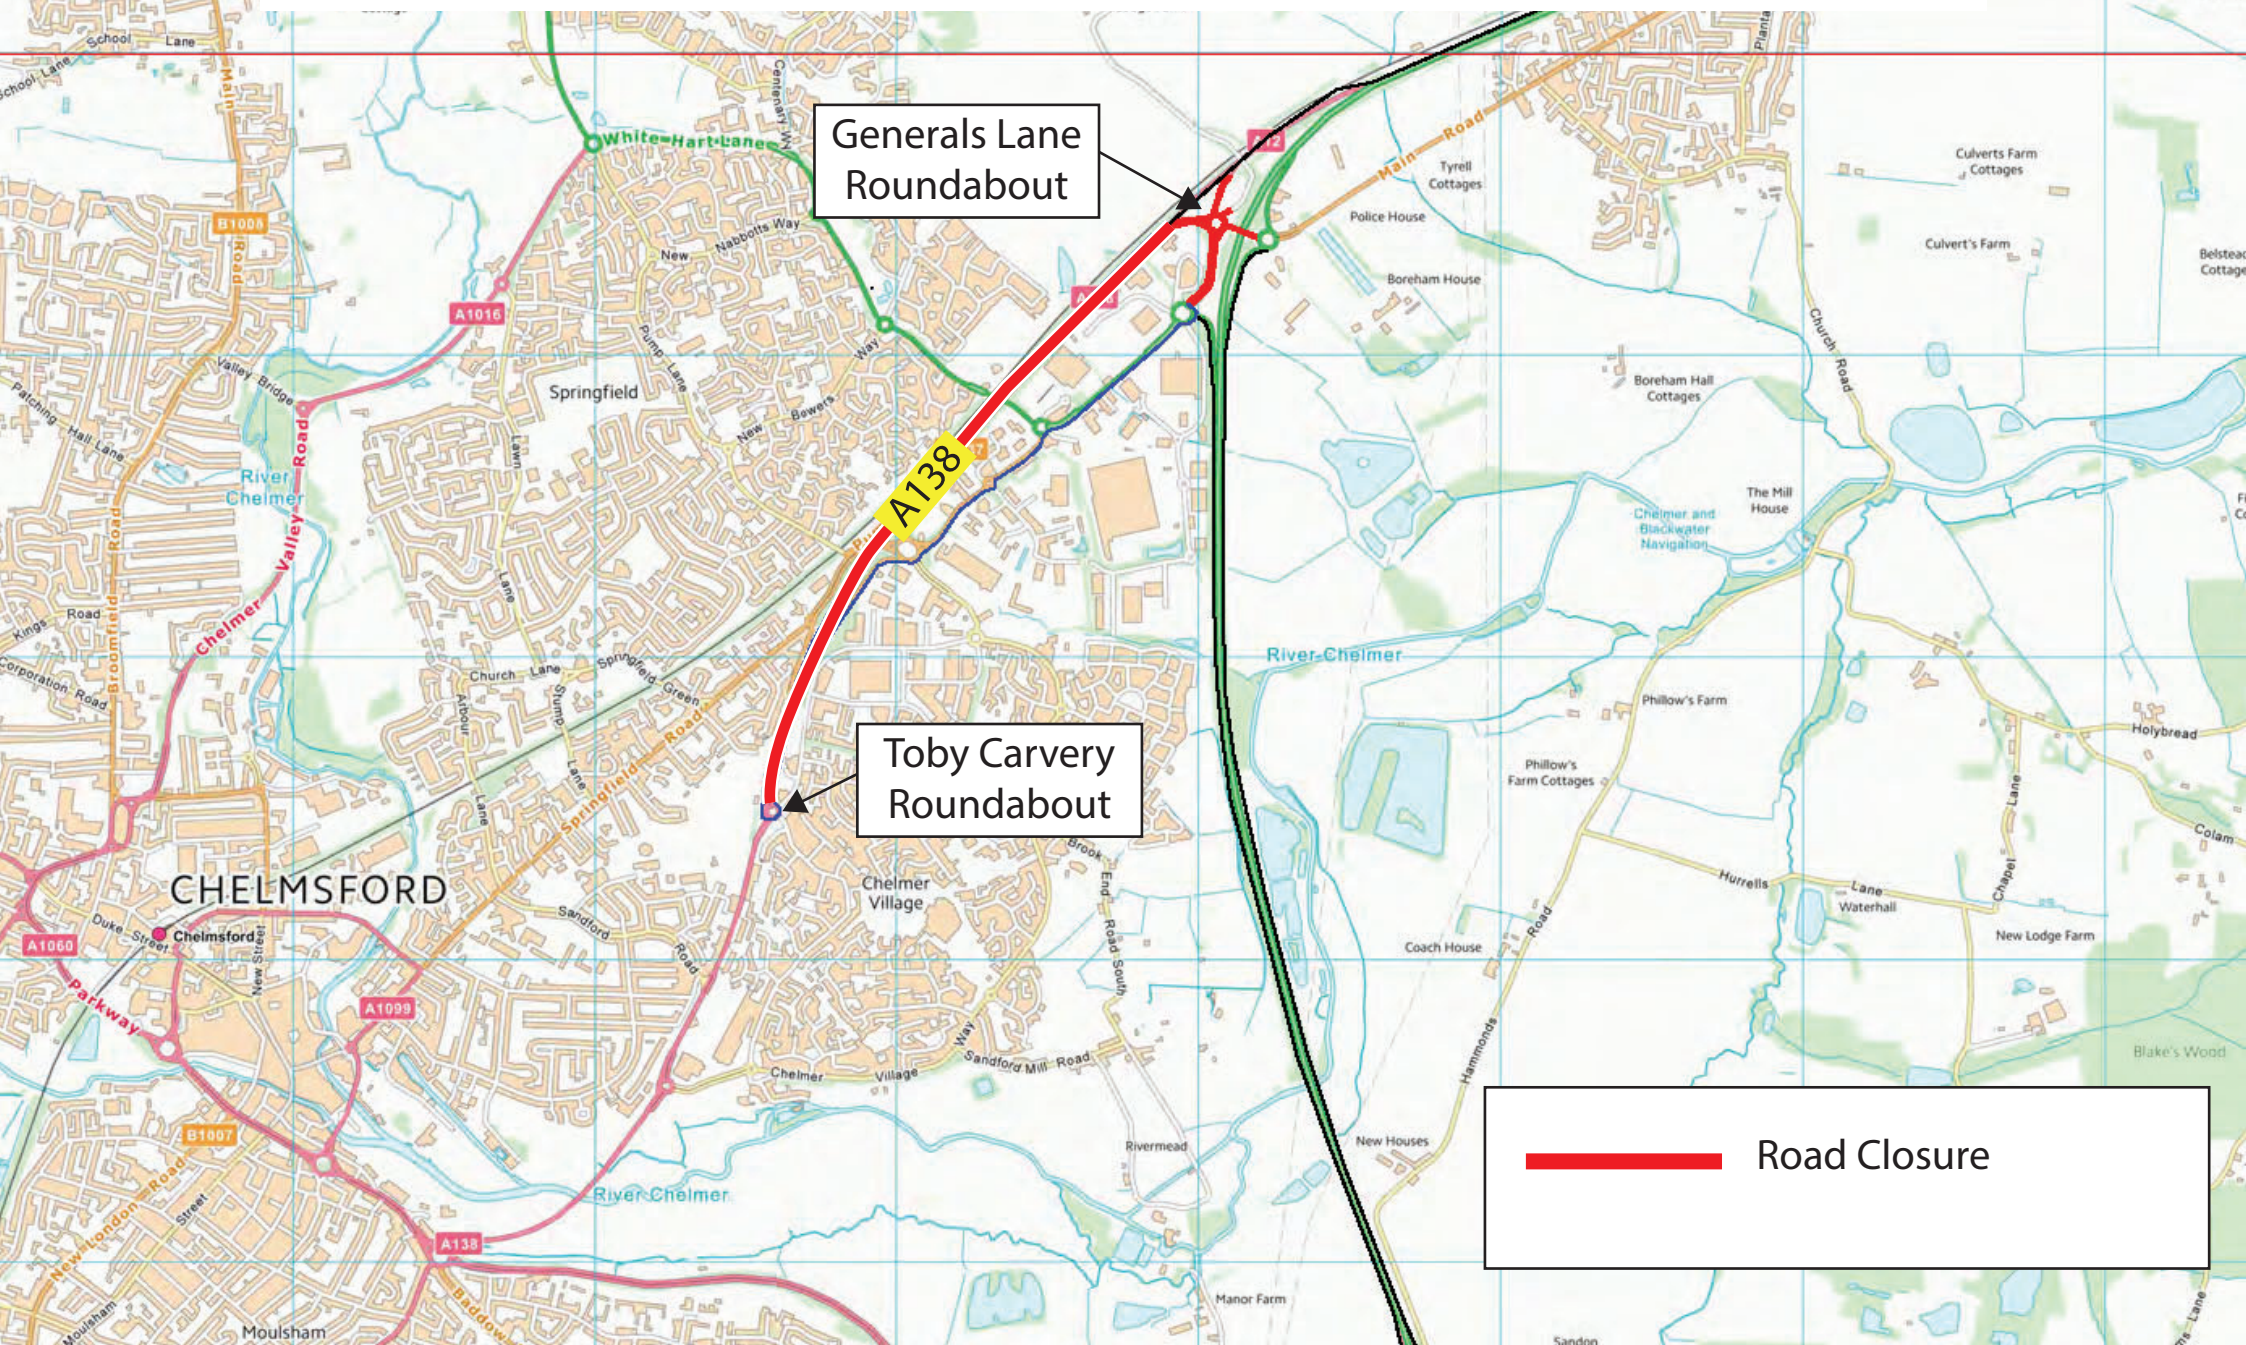

Boreham Interchange Closure

from 8pm Friday 27th October to 6am Monday 30th October 2023

Generals Lane Roundabout

Toby Carvery Roundabout

— Road Closure